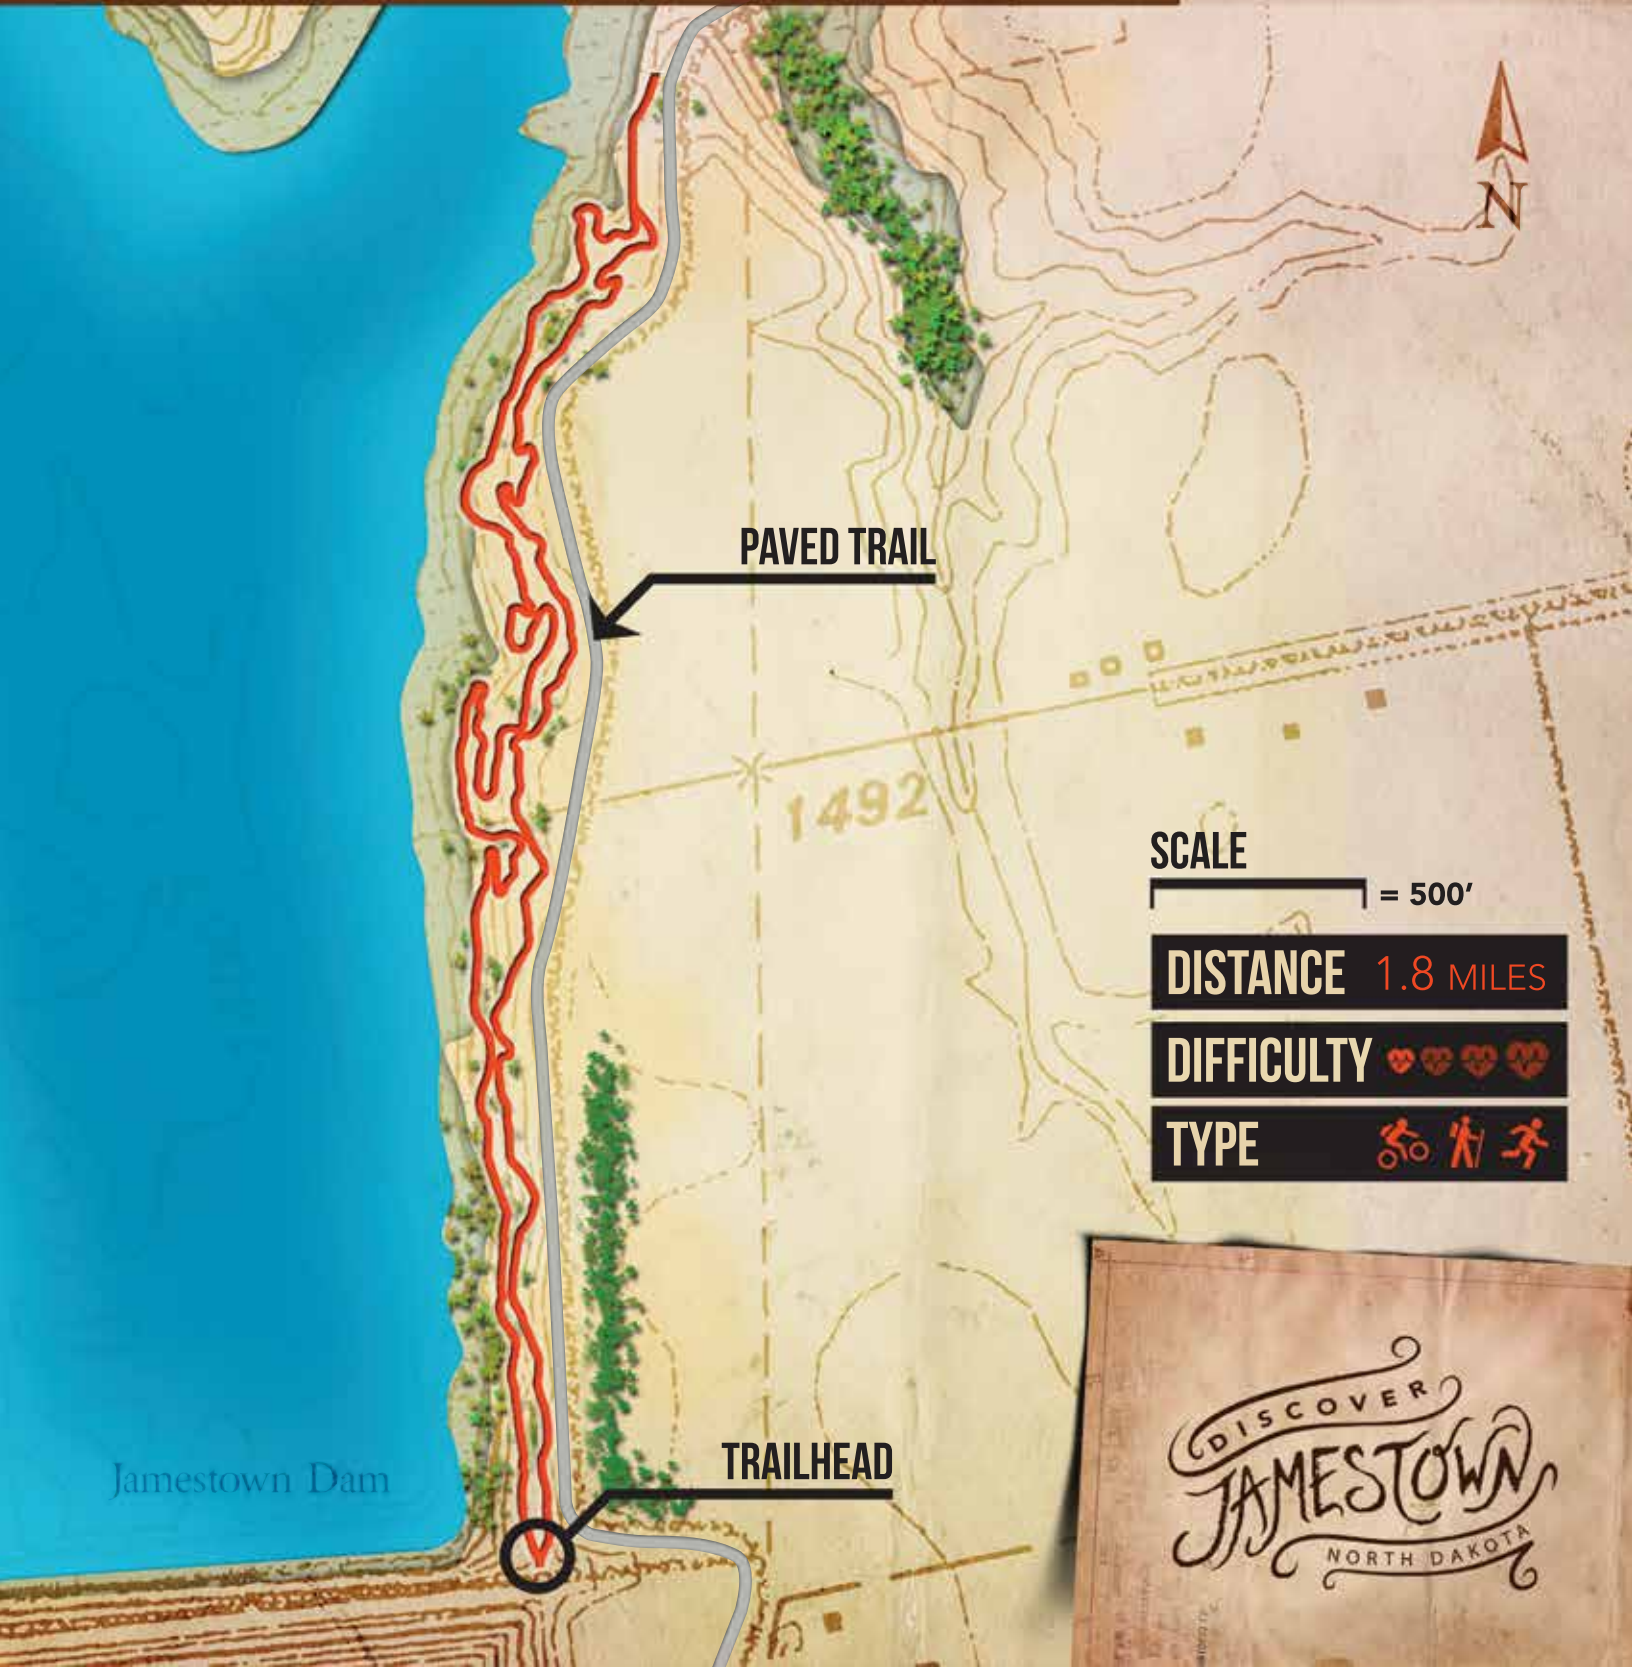

Split Rock Trail

PAVED TRAIL

SCALE

| = 500'

DISTANCE 1.8 MILES

DIFFICULTY ♥♥♥♥

TYPE   

Jamestown Dam

TRAILHEAD

DISCOVER
JAMESTOWN
NORTH DAKOTA

DISCOVER JAMESTOWN NORTH DAKOTA

ADDRESS

Jamestown Tourism
404 Louis L'Amour Lane
Jamestown, North Dakota 58401

PHONE

Local 701-251-9145
TOLL FREE 800-222-4766

ONLINE

DiscoverJamestownND.com
guestinfo@DiscoverJamestownND.com

SPLIT ROCK TRAIL COORDINATES

46deg 93'08.93" N, 98deg 70" 56.78" W